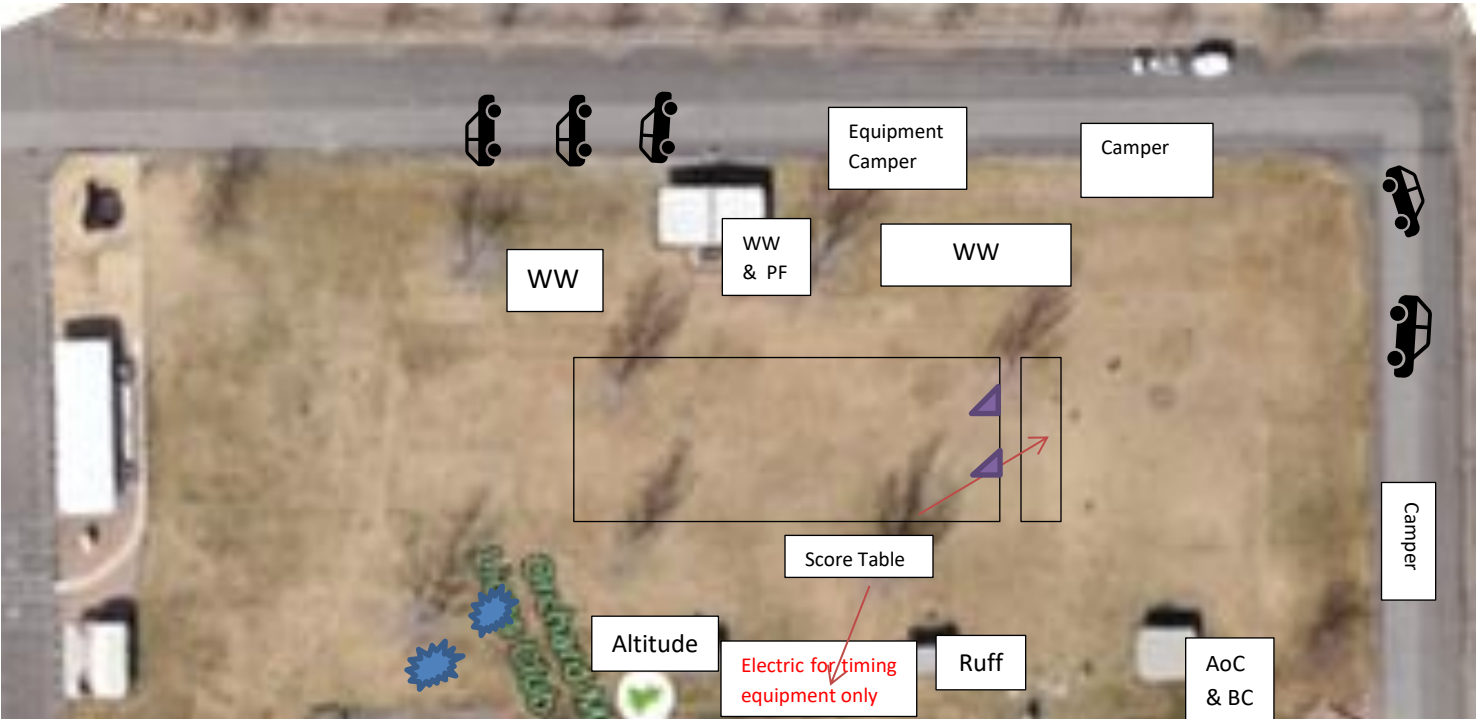

Downtown Grand Junction

Entrance, with a traffic light

Lions Park  
home of WW  
Party for all Dogs

BMX Park

HWY 50 to Delta

**Mesa Co. Fairgrounds, Lions Park**  
**2785 Highway 50, Grand Junction, CO 81503**

# Setup for crating and camping

Reminder - *There is only dry camping, no power*

Entrance to Fairgrounds – this is a road, no parking